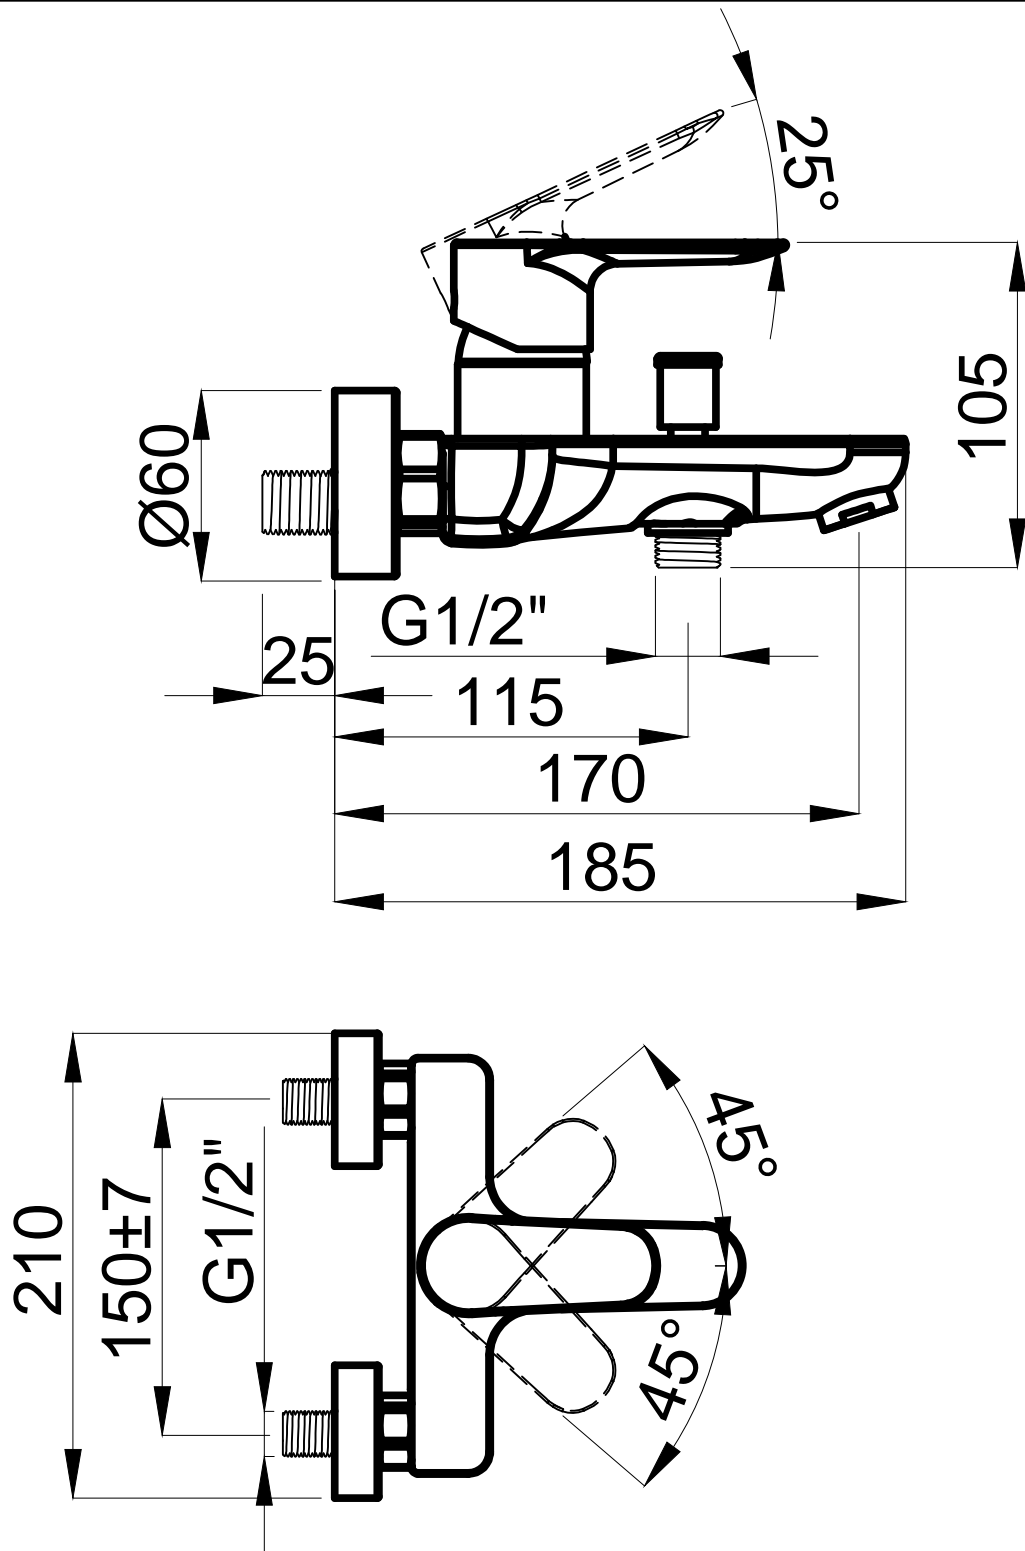

Lea Series

Adell

Bath Faucet

Product Code: 15920501

www.adell.com

Adell Faucet and Valve Production Co.